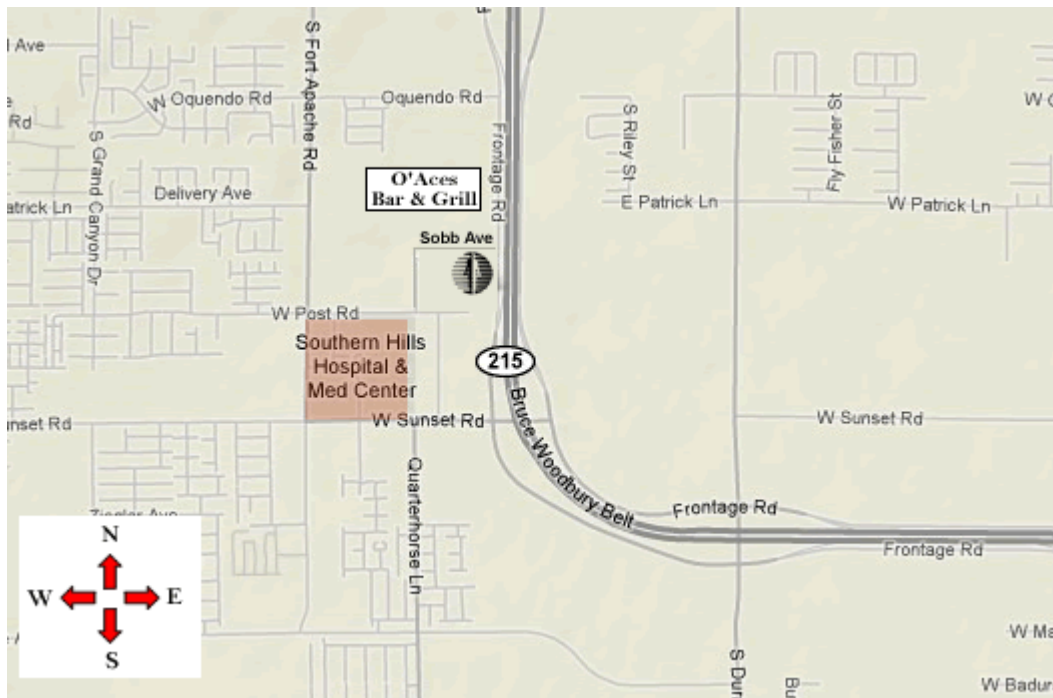

SouthWest Location 9070 W. Post Road, Las Vegas, NV 89148 (215 & Sunset)

Traveling South (from Summerlin):

Take 215 south exit Russell road. Go through the lights bear right onto frontage road / Jerry Tarkanian RD. Follow frontage road / Jerry Tarkanian Rd. past O'Acres bar; take right immediately after the bar. SDMI is on your left.

Traveling North (from the 15 freeway):

Take 215 north exit Russell road. Make left at your first set of lights (crossing over the 215). Make left at next set of lights. Bear right onto frontage road / Jerry Tarkanian Rd. Follow frontage road / Jerry Tarkanian Rd. past the O'Acres bar; take right immediately after the bar. SDMI is on your left.

Side Streets:

Take Tropicana west make a left on Fort Apache. Head south on Fort Apache cross Russell RD. the next intersection is Post R. Make a left on Post RD and follow the street until it ends. Make a left into complex. Turn right at intersection, SDMI is on the right.